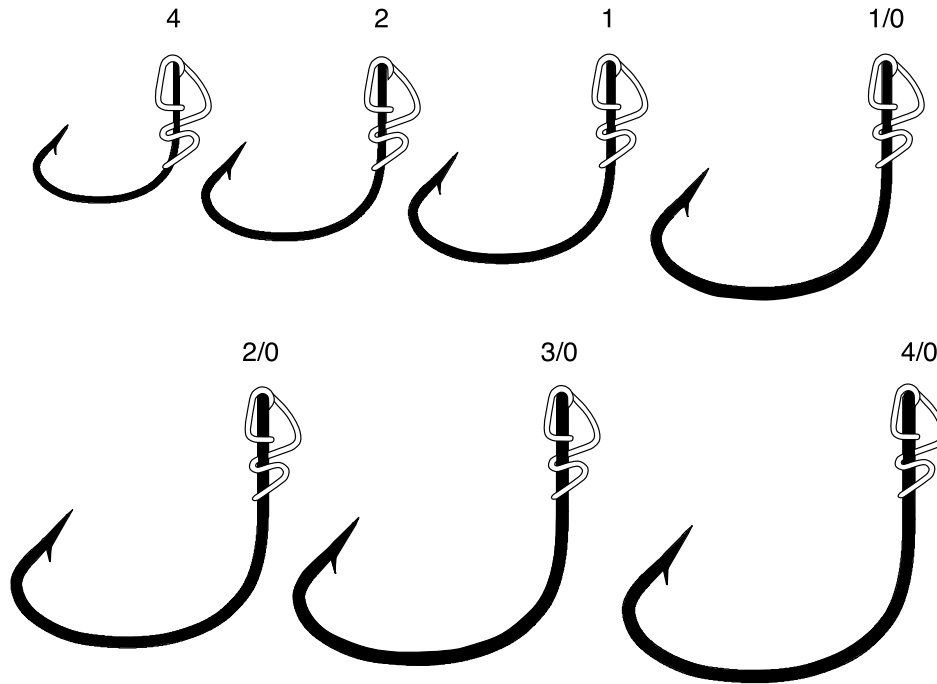

L150 - ECQKCLPG

PART #	FINISH	DESCRIPTION	SIZE	PACKAGE
L150	Platinum Black	Endorsed by Shaw Grigsby, HP® Tournament, Hook w/ SS Clip, Non-Offset, Ringed Eye, Forged	4, 2, 1, 1/0, 2/0, 3/0, 4/0	G
L150R	Red	Endorsed by Shaw Grigsby, HP® Tournament, Hook w/ SS Clip, Non-Offset, Ringed Eye, Forged	1, 1/0, 2/0, 3/0, 4/0	G
ECQKCLPG		HP® QUIKCLIP Weights	1/32, 1/16, 1/8	5 Per Package

L151WR

PART #	FINISH	DESCRIPTION	SIZE	PACKAGE
L151WR	Red	Kahle, Horizontal, Offset, Non-Forged, Plain Shank, Weedless	3/0, 4/0, 5/0, 6/0	G

ALSO AVAILABLE IN EAGLE CLAW CLASSIC

L181 - L181R

PART #	FINISH	DESCRIPTION	SIZE	PACKAGE
L181	Bronze	Baitholder, Eagle Claw Point, Offset, Down Eye, Two Slices, Forged	12, 10, 8, 6, 4, 2, 1	F, G, Bulk
L181A	Varied	Baitholder, Offset, Eagle Claw Point, Down Eye, Two Slices, Forged, Assortment	10, 8, 6, 4, 2	G
L181BK	Platinum Black	Baitholder, Eagle Claw Point, Offset, Down Eye, Two Slices, Forged	2/0, 3/0, 4/0, 5/0, 6/0, 7/0	U
L181R	Red	Baitholder, Eagle Claw Point, Offset, Down Eye, Two Slices, Forged	10, 8, 6, 4, 2, 1, 1/0, 1/0, 2/0, 3/0, 4/0, 5/0, 6/0, 7/0	G

ALSO AVAILABLE IN EAGLE CLAW CLASSIC

L181B

PART #	FINISH	DESCRIPTION	SIZE	PACKAGE
L181B	Bronze	Baitholder, Barbless, Catch & Release, Eagle Claw Point, Offset, Down Eye, Two Slices, Forged	10, 8, 6, 4	G