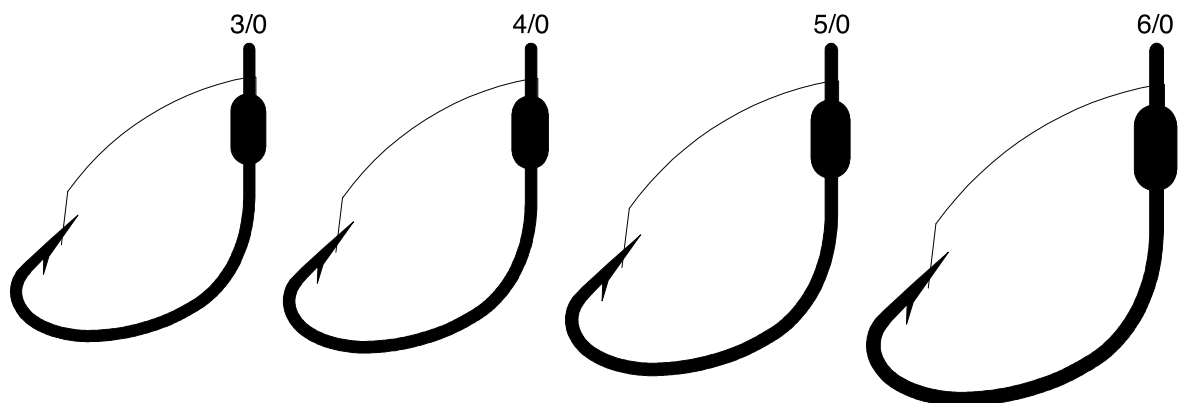

L151WR

PART #	FINISH	DESCRIPTION	SIZE	PACKAGE
L151WR	Red	Kahle, Horizontal, Offset, Non-Forged, Plain Shank, Weedless	3/0, 4/0, 5/0, 6/0	G

ALSO AVAILABLE IN EAGLE CLAW CLASSIC

L181 - L181R

PART #	FINISH	DESCRIPTION	SIZE	PACKAGE
L181	Bronze	Baitholder, Eagle Claw Point, Offset, Down Eye, Two Slices, Forged	12, 10, 8, 6, 4, 2, 1	F, G, Bulk
L181A	Varied	Baitholder, Offset, Eagle Claw Point, Down Eye, Two Slices, Forged, Assortment	10, 8, 6, 4, 2	G
L181BK	Platinum Black	Baitholder, Eagle Claw Point, Offset, Down Eye, Two Slices, Forged	2/0, 3/0, 4/0, 5/0, 6/0, 7/0	U
L181R	Red	Baitholder, Eagle Claw Point, Offset, Down Eye, Two Slices, Forged	10, 8, 6, 4, 2, 1, 1/0, 1/0, 2/0, 3/0, 4/0, 5/0, 6/0, 7/0	G

ALSO AVAILABLE IN EAGLE CLAW CLASSIC

L181B

PART #	FINISH	DESCRIPTION	SIZE	PACKAGE
L181B	Bronze	Baitholder, Barbless, Catch & Release, Eagle Claw Point, Offset, Down Eye, Two Slices, Forged	10, 8, 6, 4	G