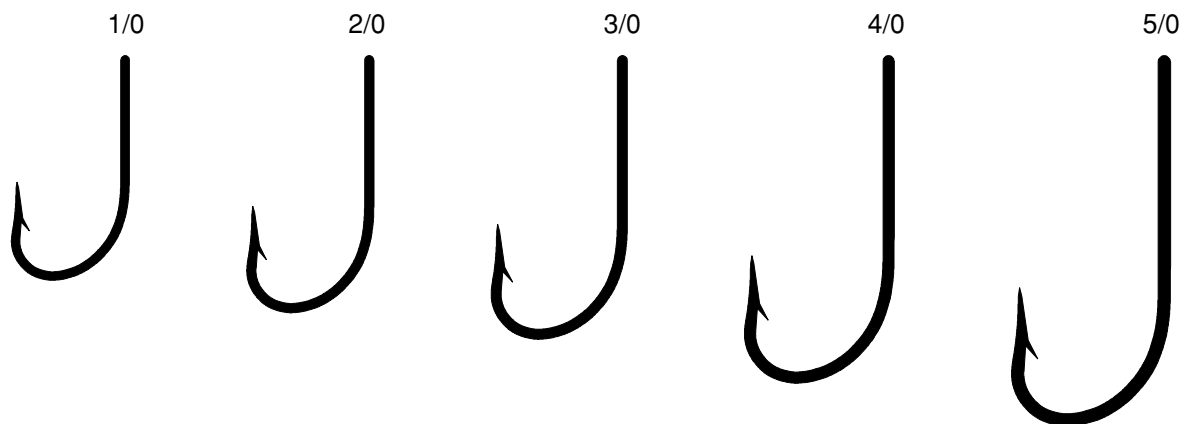

L253

PART #	FINISH	DESCRIPTION	SIZE	PACKAGE
L253	Nickel	O'Shaughnessy, Non-Offset, Ringed Eye, Forged, Designed for Spinner Baits	1/0, 2/0, 3/0, 4/0, 5/0	100, Bulk