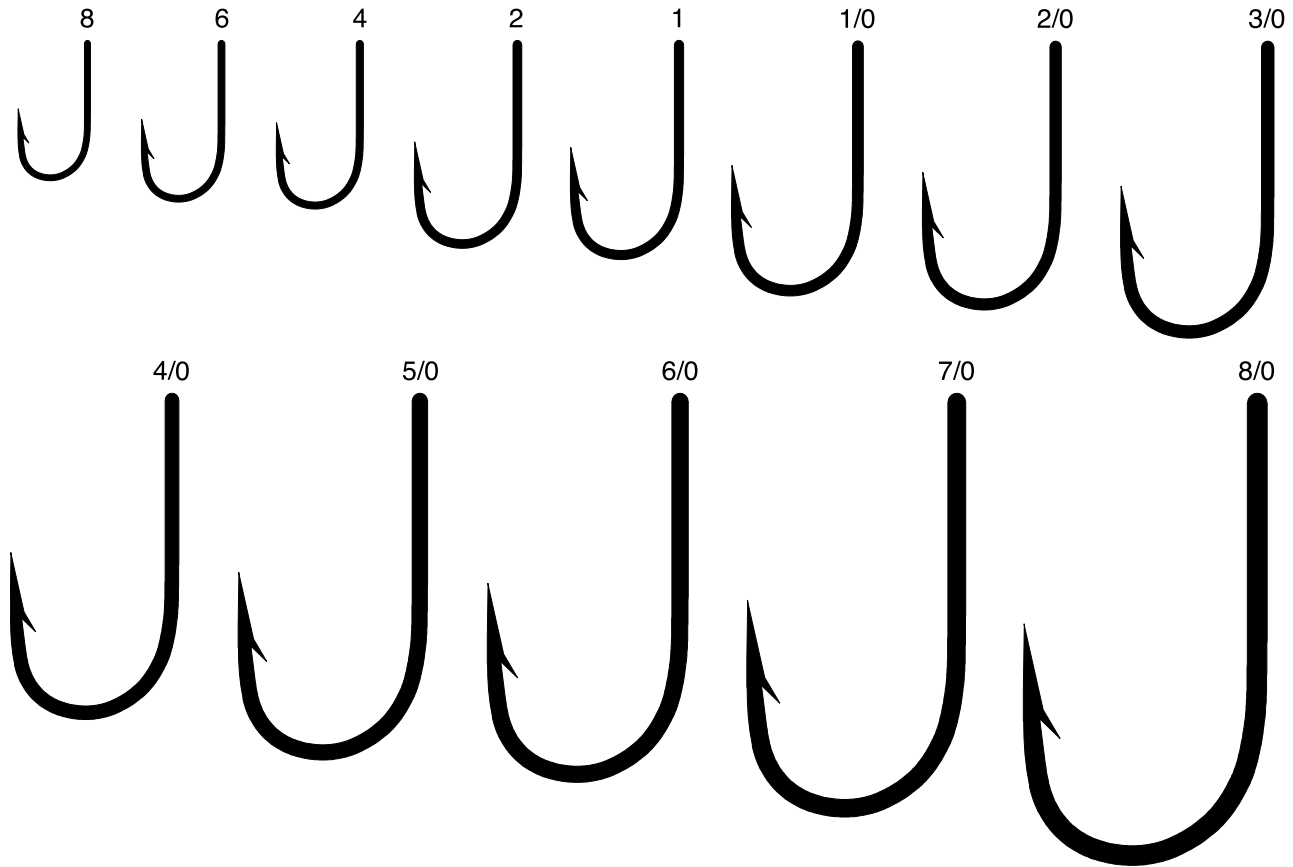

L197B

PART #	FINISH	DESCRIPTION	SIZE	PACKAGE
L197B	Platinum Black	Circle Sea, Barbless, Offset, Ringed Eye, 95% Lip Hook Rate	2/0, 3/0, 4/0, 5/0	G, Bulk

L198

PART #	FINISH	DESCRIPTION	SIZE	PACKAGE
L198	Sea Guard	Circle Sea, Big Eye Trot Line Hook, Offset, Ringed Eye, 95% Lip Hook Rate	2/0, 3/0, 4/0, 5/0	F, G

Big Eye Trot Line Hook

L210

PART #	FINISH	DESCRIPTION	SIZE	PACKAGE
L210	Sea Guard	Siwash, Open Eye, Offset, Straight Point	8, 6, 4, 2, 1, 1/0, 2/0, 3/0, 4/0, 5/0, 6/0, 7/0, 8/0	G

L211SS

PART #	FINISH	DESCRIPTION	SIZE	PACKAGE
L211SS	Stainless Steel	Siwash, Extra Wide Gap, Curved Point, Open Eye	5/0, 6/0, 7/0, 8/0	100