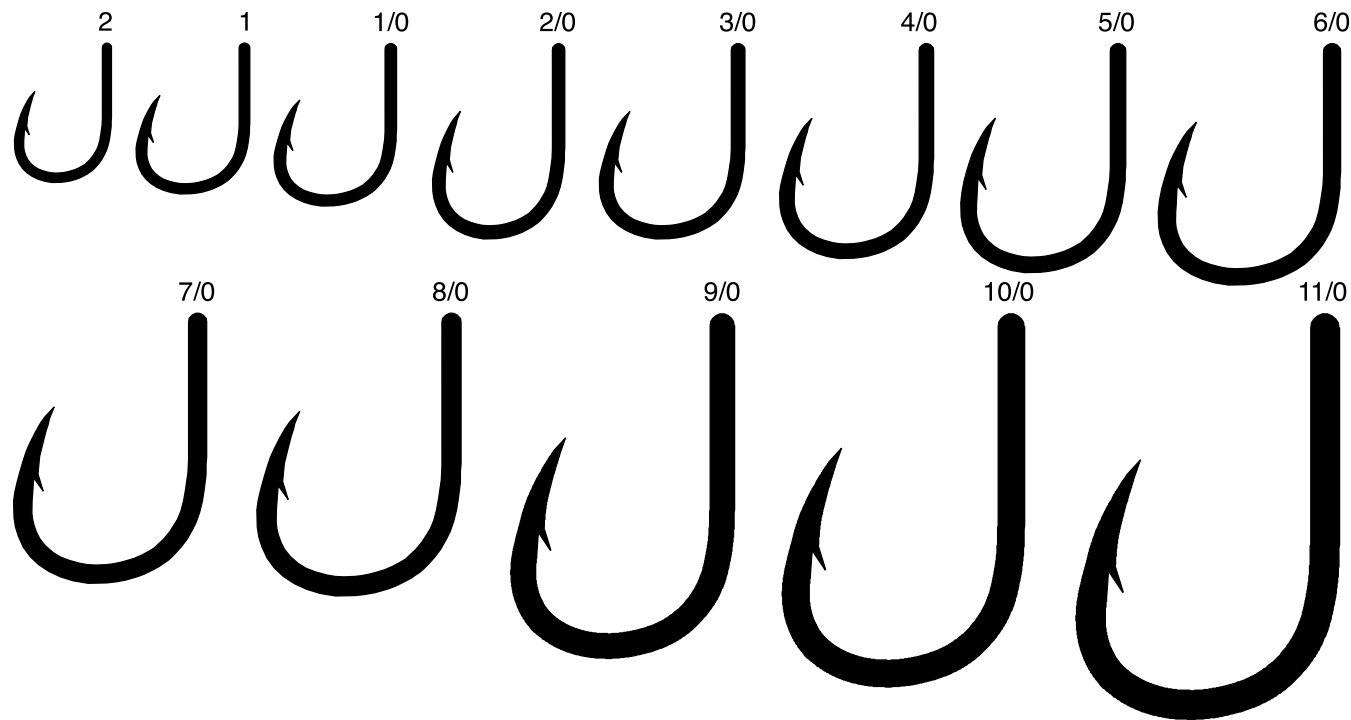

L319 - L319R

PART #	FINISH	DESCRIPTION	SIZE	PACKAGE
L319	Platinum Black	Heavy Wire, Live Bait, Non-Offset, Ringed Eye, Forged	2, 1, 1/0, 2/0, 3/0, 4/0, 5/0, 6/0, 7/0, 8/0, 9/0, 10/0, 11/0	G
L319R	Red	Heavy Wire, Live Bait, Non-Offset, Ringed Eye, Forged	2, 1, 1/0, 2/0, 3/0, 4/0, 5/0, 6/0, 7/0, 8/0, 9/0	G