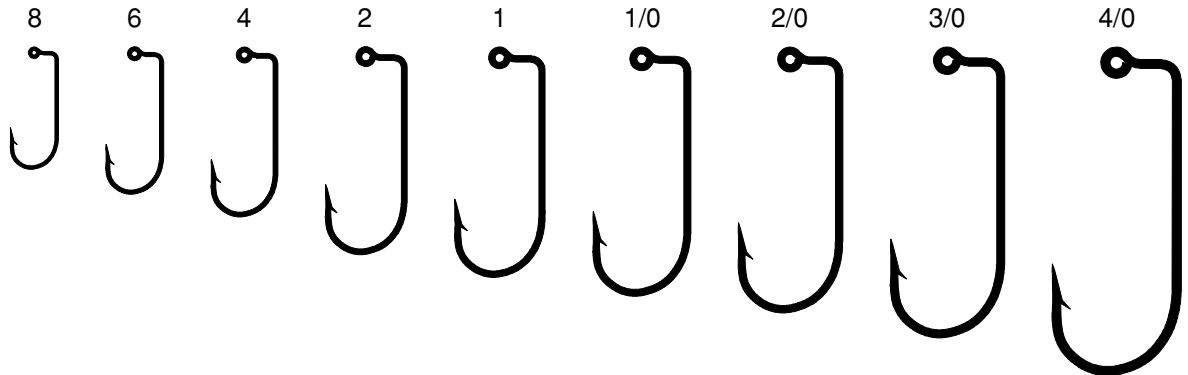

L449WR

PART #	FINISH	DESCRIPTION	SIZE	PACKAGE
L449WR	Red	Baitholder, Weedless, Non-Offset, Ringed Eye	6, 4, 2, 1, 1/0, 2/0, 3/0, 4/0, 5/0	G

L570R - L570BP

PART #	FINISH	DESCRIPTION	SIZE	PACKAGE
L570R	Red	Aberdeen Jig, Non-Offset, 90 Degree Leg, Forged	8, 6, 4, 2, 1, 1/0, 2/0, 3/0, 4/0	100, U
L570BP	Platinum Black	Aberdeen Jig, Non-Offset, 90 Degree Leg, Forged	2/0, 3/0, 4/0	100

ALSO AVAILABLE IN EAGLE CLAW CLASSIC

L574BP

PART #	FINISH	DESCRIPTION	SIZE	PACKAGE
L574BP	Platinum Black	Shaky Hook, Aberdeen 90 Degree Leg, 1X Long Shank	2/0, 3/0, 4/0	100

L702

PART #	FINISH	DESCRIPTION	SIZE	PACKAGE
L702	Black	Circle Sea, Non-Offset, Ringed Eye	14, 12, 10, 8, 6, 4, 2, 1, 1/0, 2/0, 3/0, 4/0, 5/0	G, Bulk