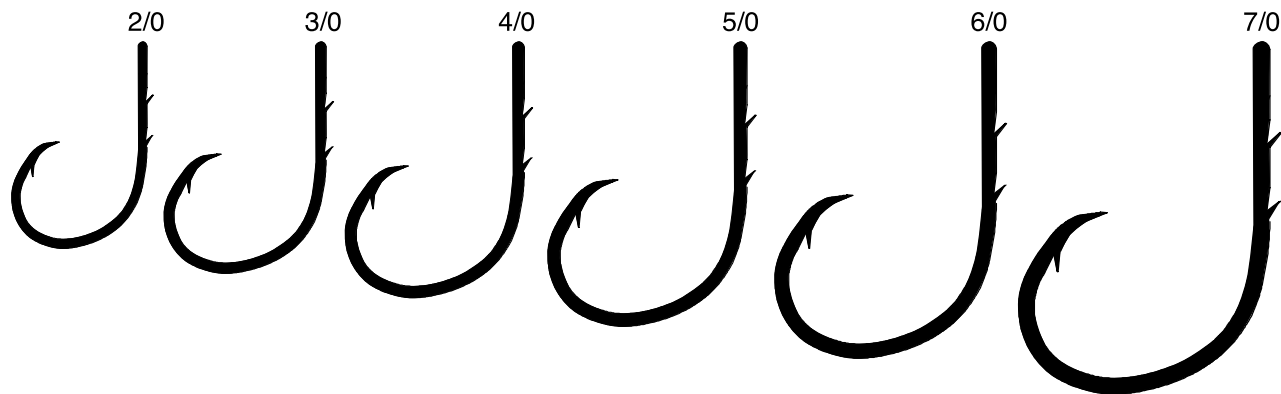

L2197R

PART #	FINISH	DESCRIPTION	SIZE	PACKAGE
L2197R	Red	Circle Sea, Baitholder, Offset, Two Slices	2/0, 3/0, 4/0, 5/0, 6/0, 7/0	G