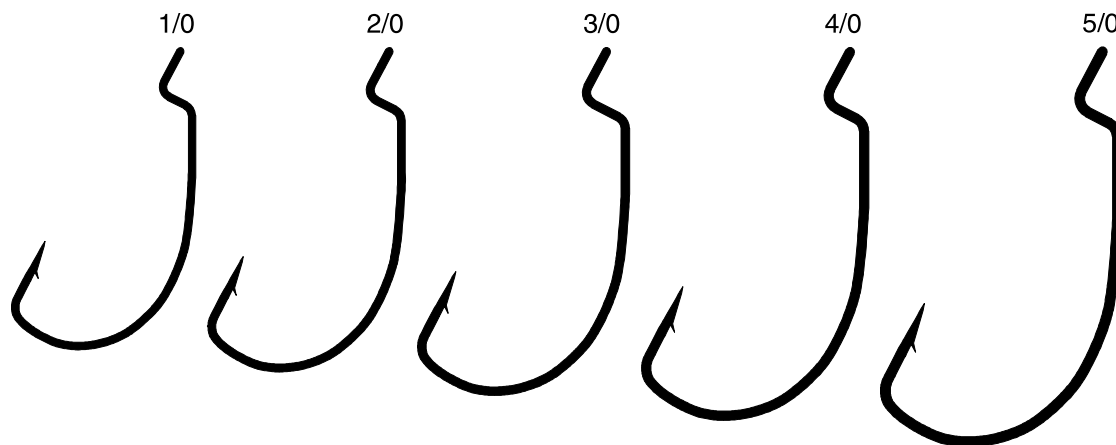

L7092R

PART #	FINISH	DESCRIPTION	SIZE	PACKAGE
L7092R	Red	Extra Wide Gap Worm, Forged	1/0, 2/0, 3/0, 4/0, 5/0	G