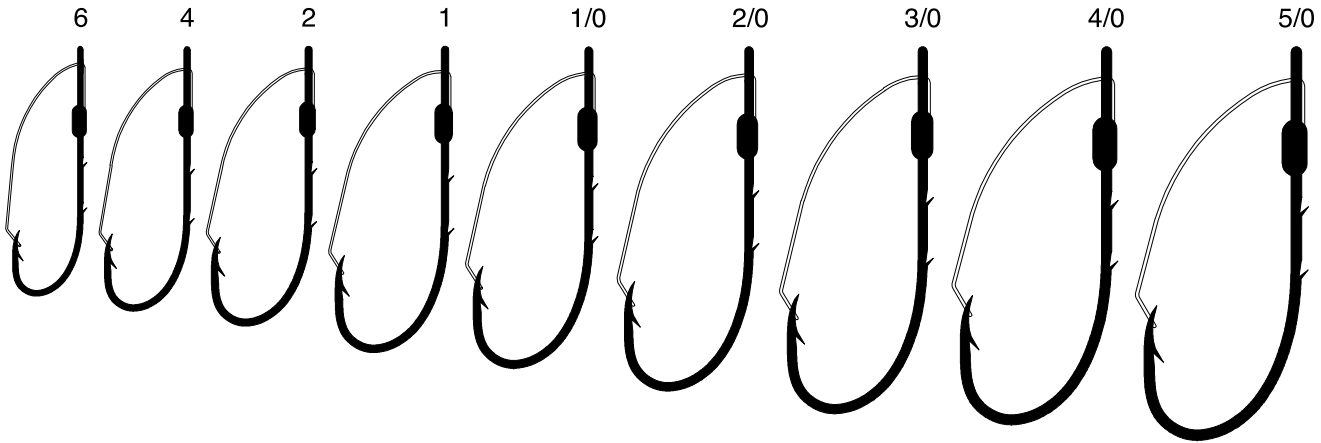

L449WR

PART #	FINISH	DESCRIPTION	SIZE	PACKAGE
L449WR	Red	Baitholder, Weedless, Non-Offset, Ringed Eye	6, 4, 2, 1, 1/0, 2/0, 3/0, 4/0, 5/0	G