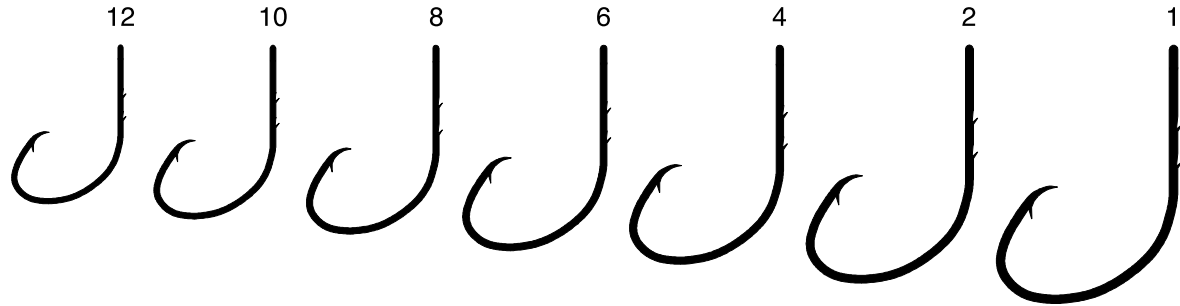

L787

PART #	FINISH	DESCRIPTION	SIZE	PACKAGE
L787	Black	Pro Baiter Circle Sea, Offset, Ringed Eye, Two Slices, Light Wire	12, 10, 8, 6, 4, 2, 1	G