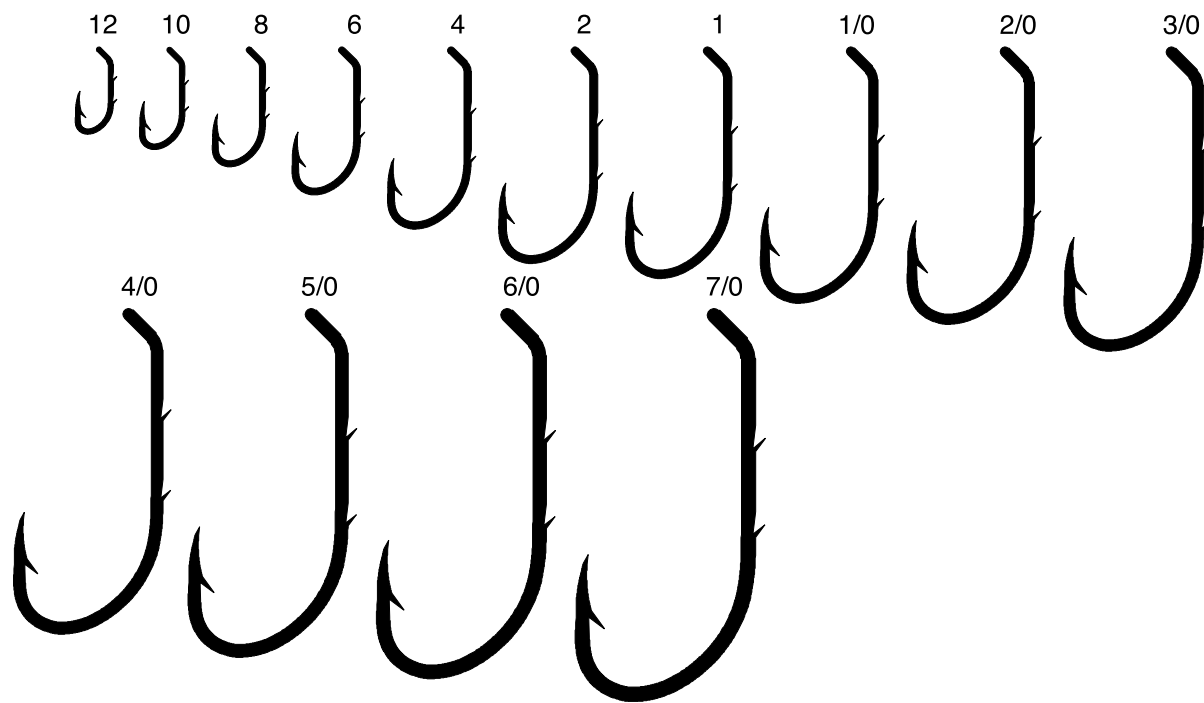

L151WR

PART #	FINISH	DESCRIPTION	SIZE	PACKAGE
L151WR	Red	Kahle, Horizontal, Offset, Non-Forged, Plain Shank, Weedless	3/0, 4/0, 5/0, 6/0	G

ALSO AVAILABLE IN EAGLE CLAW CLASSIC

L181 - L181R

PART #	FINISH	DESCRIPTION	SIZE	PACKAGE
L181	Bronze	Baitholder, Eagle Claw Point, Offset, Down Eye, Two Slices, Forged	12, 10, 8, 6, 4, 2, 1	F, G, Bulk
L181A	Varied	Baitholder, Offset, Eagle Claw Point, Down Eye, Two Slices, Forged, Assortment	10, 8, 6, 4, 2	G
L181BK	Platinum Black	Baitholder, Eagle Claw Point, Offset, Down Eye, Two Slices, Forged	2/0, 3/0, 4/0, 5/0, 6/0, 7/0	U
L181R	Red	Baitholder, Eagle Claw Point, Offset, Down Eye, Two Slices, Forged	10, 8, 6, 4, 2, 1, 1/0, 1/0, 2/0, 3/0, 4/0, 5/0, 6/0, 7/0	G

ALSO AVAILABLE IN EAGLE CLAW CLASSIC

L181B

PART #	FINISH	DESCRIPTION	SIZE	PACKAGE
L181B	Bronze	Baitholder, Barbless, Catch & Release, Eagle Claw Point, Offset, Down Eye, Two Slices, Forged	10, 8, 6, 4	G